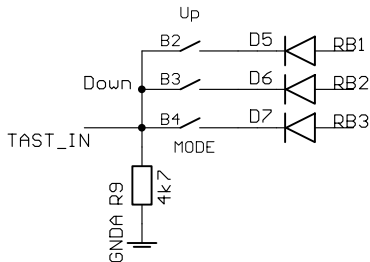

Isključivo Sotki diode

AQUA AUTO COMMAND BOARD v2.0

TITLE: aqua_thermo_200_command

Document Number:

REV:

Date: 20-11-2002 14:03:52

Sheet: 1/1